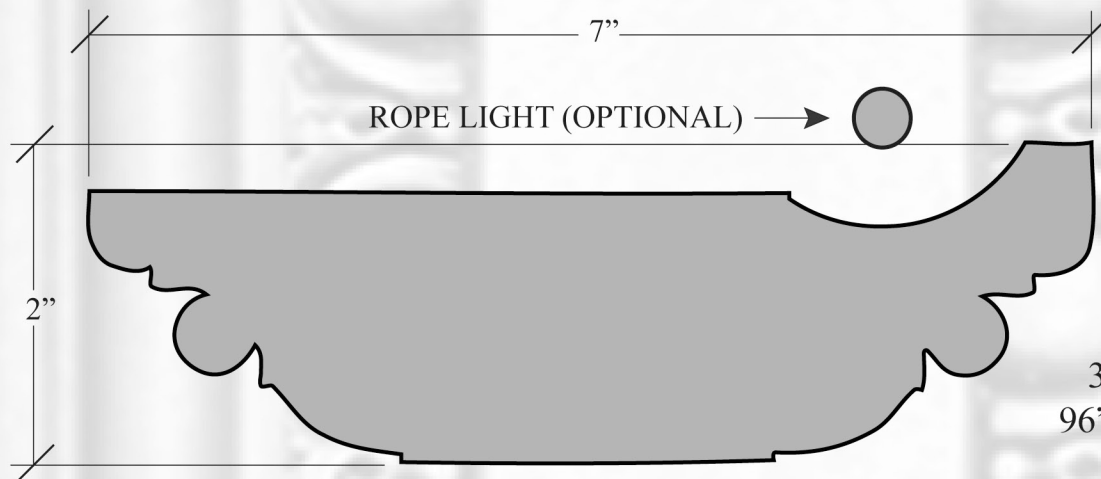

PLAS 893 ~ EGG & DART LIGHT COVE

PHOTO SCALE: 3/8" = 1"

PLAS 893

**EGG & DART
LIGHT COVE**

7" WIDTH
2" HEIGHT
95" LENGTH
1-1/2" REPEAT

36 LBS. PER LENGTH
96" SHIPPING LENGTH

PROFILE SCALE: 3/4" = 1"